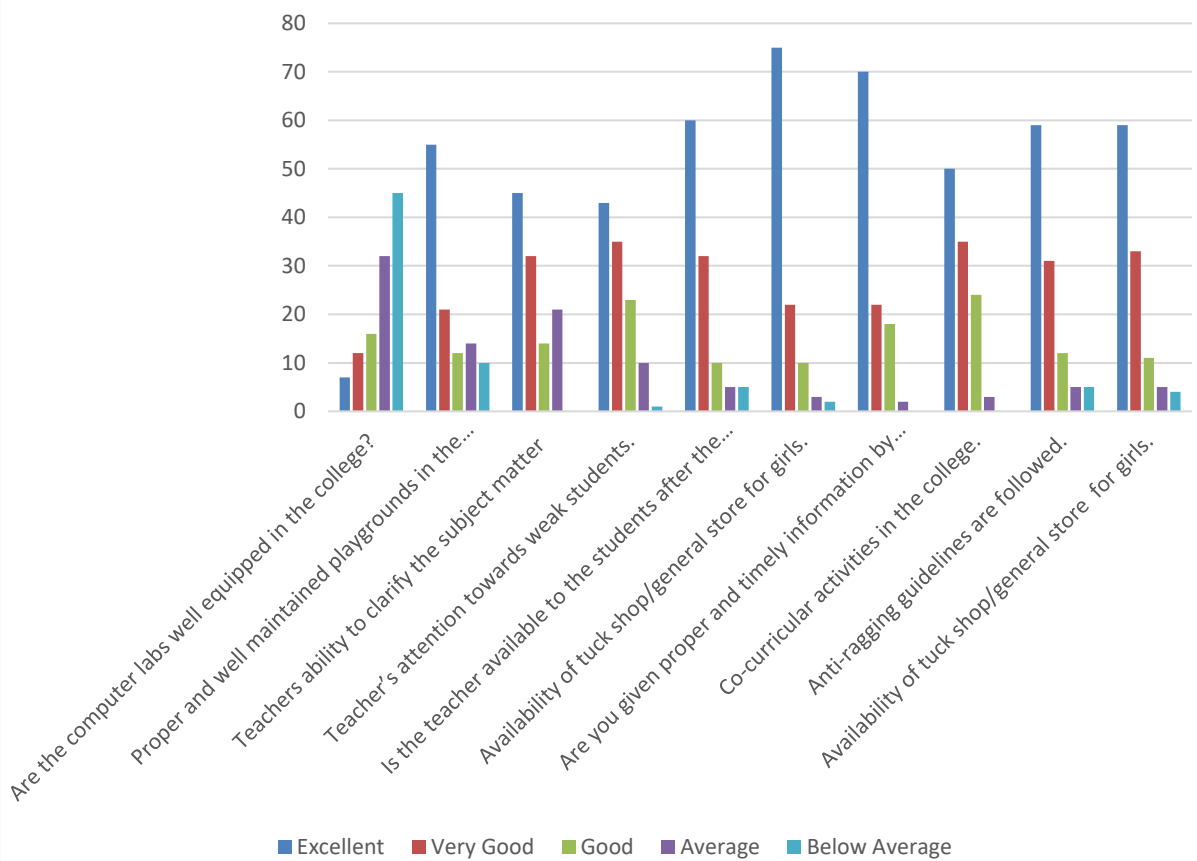

GOVERNMENT COLLEGE FOR GIRLS, PATIALA (Pb.)

Students Feedback Analyses: - 2021-2022

N = 112

Sr. No	Questions	Excellent	Very Good	Good	Average	Below Average
1	Are the computer labs well equipped in the college?	7	12	16	32	45
2	Proper and well maintained playgrounds in the college.	55	21	12	14	10
3	Teachers ability to clarify the subject matter	45	32	14	21	0
4	Teacher's attention towards weak students.	43	35	23	10	1
5	Is the teacher available to the students after the class?	60	32	10	5	5
6	Availability of tuck shop/general store for girls.	75	22	10	3	2
7	Are you given proper and timely information by your Tutor?	70	22	18	2	0
8	Co-curricular activities in the college.	50	35	24	3	0
9	Anti-ragging guidelines are followed.	59	31	12	5	5
10	Availability of tuck shop/general store for girls.	59	33	11	5	4

Students Feedback Analyses2021-2022

GOVERNMENT COLLEGE FOR GIRLS, PATIALA (Pb.)**ACTION TAKEN REPORT
(2021 – 2022)****Feedback Outcome:-**

- Improvement in admission process is required.
- Improvement in electricity fitting is required.
- Improvement in water supply and sanitation is required.
- Repair of college building.
- Nuisance of monkeys and street dogs.